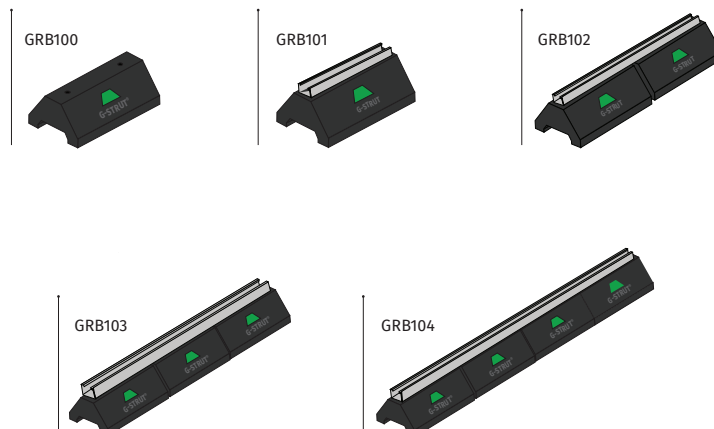

4100 13th St. SW, Canton, OH 44710
866-997-8788 (866-99STRUT)

gregorystrut.com

G-STRUT is a product of Gregory Strut

100 SERIES

Environmentally friendly blocks. Made from 100% recycled tires.

100 SERIES OVERVIEW

STANDARD ROOFTOP BLOCK SUPPORT

With 13/16" x 1 5/8", 14 gauge (G134), pre-galvanized steel strut channel*

*(GRB100 is base only, no channel)

- Comes pre-assembled at factory
- 14 gauge, 13/16" pre-galvanized steel channel
- Uses standard strut fittings and clamps
- 100% recycled rubber block
- UV resistant materials
- Green reflector for high visibility and safety
- Innovative design inhibits floating and shifting
- Freeze and thaw resistant
- LEED certifiable product
- Vibration dampening
- Compatible with most rooftop materials