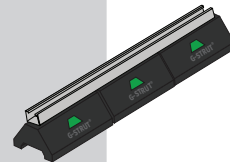

### STANDARD ROOFTOP BLOCK SUPPORT

With 13/16" x 1 5/8", 14 gauge (G134), pre-galvanized steel strut channel\*

\*(GRB100 is base only, no channel)

- Comes pre-assembled at factory
- 14 gauge, 13/16" pre-galvanized steel channel
- Uses standard strut fittings and clamps
- 100% recycled rubber block
- UV resistant materials
- Green reflector for high visibility and safety
- Innovative design inhibits floating and shifting
- Freeze and thaw resistant
- LEED certifiable product
- Vibration dampening
- Compatible with most rooftop materials

## 100 SERIES

PART #	DESCRIPTION
--------	-------------

<b>GRB100</b>	9.8" single base, no channel
---------------	------------------------------

<b>GRB101</b>	9.8" single base, with channel
---------------	--------------------------------

<b>GRB102</b>	20" system with 2 bases
---------------	-------------------------

<b>GRB103</b>	30" system with 3 bases
---------------	-------------------------

<b>GRB104</b>	40" system with 4 bases
---------------	-------------------------