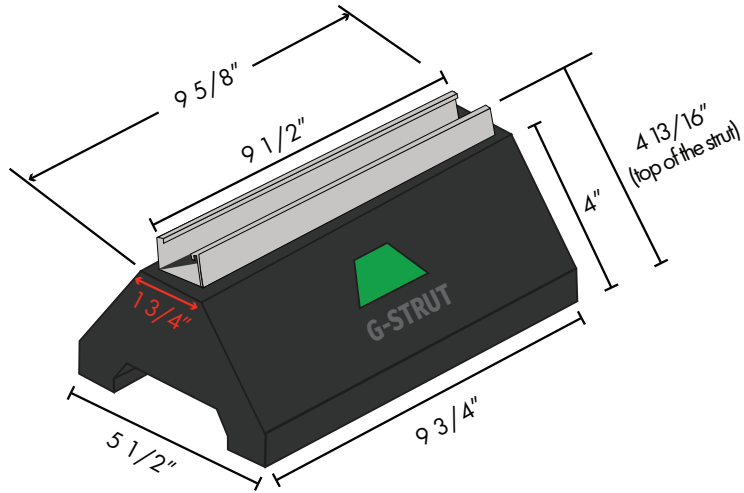

# GRB101

Environmentally friendly blocks. Made from 100% recycled tires.

ROOFTOP SUPPORT BLOCK WITH STRUT

### GRB101 FEATURES AND BENEFITS

<b>Materials/finishes</b>	100% recycled rubber base; 1/ 5/8" x 13/16" pre-galvanized strut
<b>Strut dimension</b>	13/16" standard
<b>Safety</b>	Green reflector for high visibility and safety
<b>Weight (lbs.)</b>	5.3
<b>Static load capacity (lbs.)</b>	500
<b>Ordering</b>	352 pieces per skid